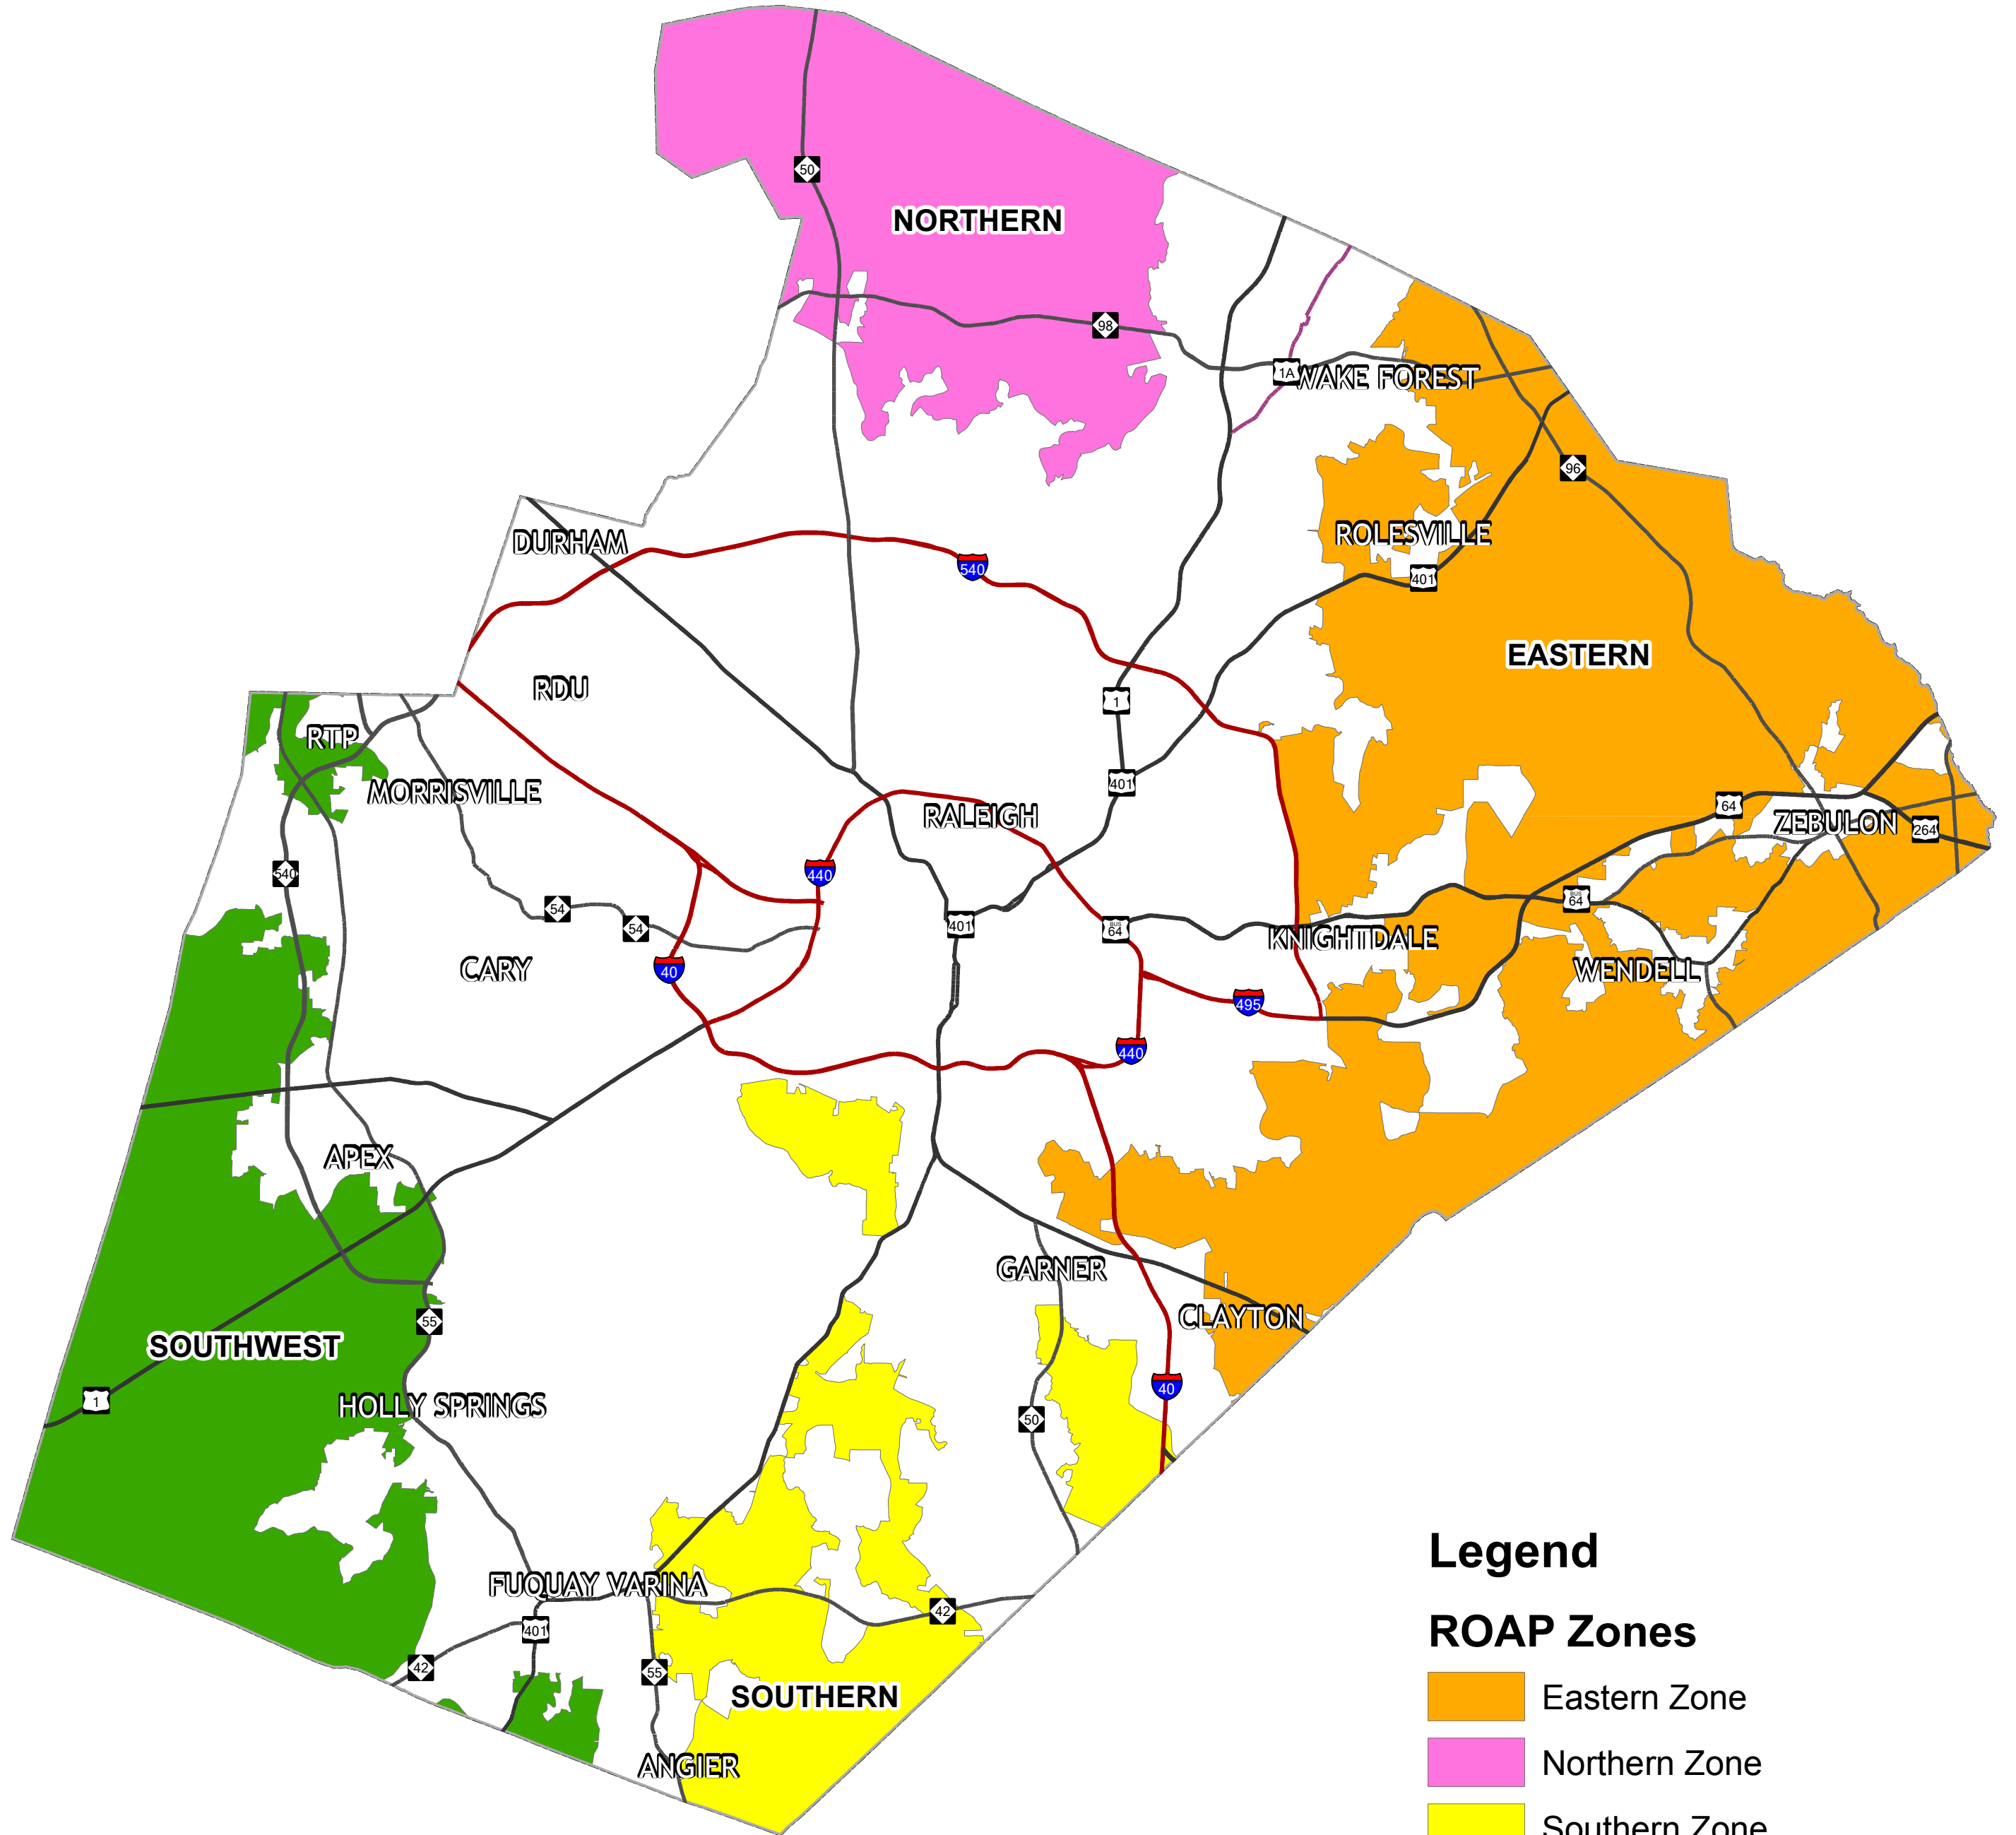

# Rural Public Eligible Transportation Funding Zones Wake County TRACS

## Legend

### ROAP Zones

- Eastern Zone
- Northern Zone
- Southern Zone
- Southwest Zone